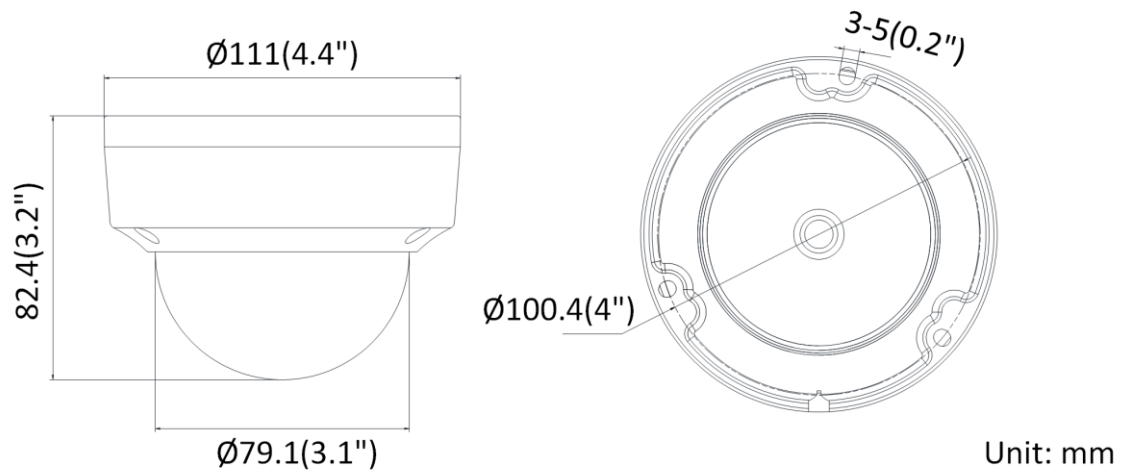

Channel Bandwidth	-W: 20/40 MHz
Transfer Rate	-W: 11b: 11 Mbps 11g: 54 Mbps 11n: 65 Mbps
Wireless Range	-W: 50 m

▪ **Available Models**

- DS-2CD2121G0-I (2.8 mm, 4 mm, 6 mm)
- DS-2CD2121G0-IS (2.8 mm, 4 mm, 6 mm)
- DS-2CD2121G0-IW (2.8 mm, 4 mm)
- DS-2CD2121G0-IWS (2.8 mm, 4 mm)

▪ **Dimension**